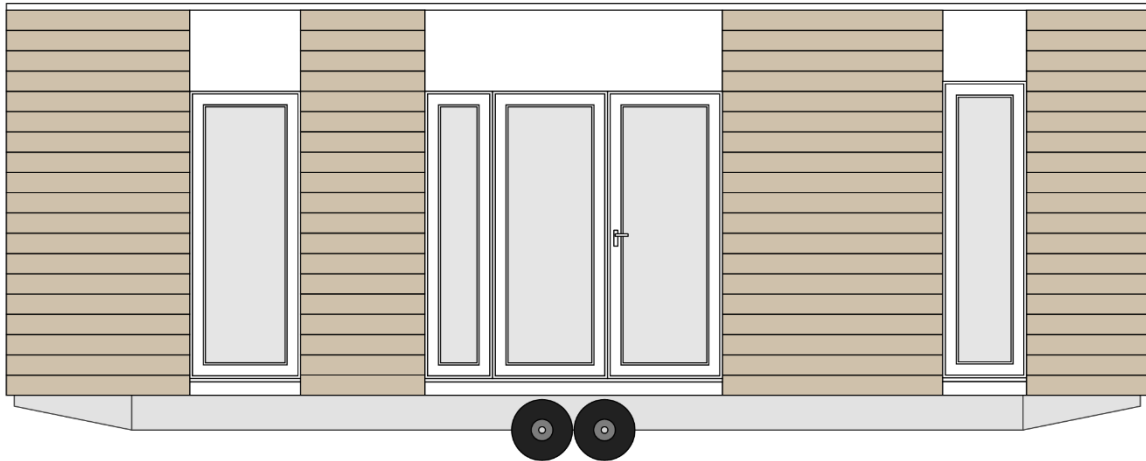

Q36 – C8543 B22 - C

Front view

Layout

Legend: x – in price o – optional - not available

1. GENERAL INFORMATION

Area	36,00
Number of beds	4
Number of bedrooms	2
Number of bathrooms	2
Length	8,5
Width	4,3
Height	3,4
INDOOR clear height	2,42