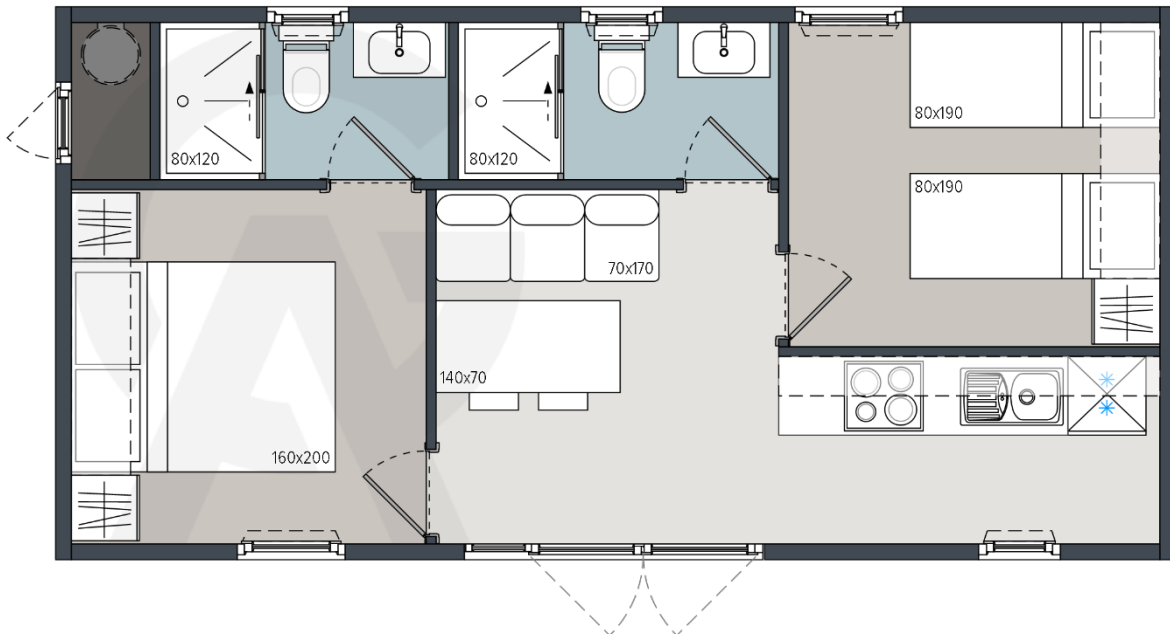

Q36 – C8543 B22 - C

Front view

Layout

Legend: x – in price o – optional - not available

1. GENERAL INFORMATION

Area	36,00
Number of beds	4
Number of bedrooms	2
Number of bathrooms	2
Length	8,5
Width	4,3
Height	3,4
INDOOR clear height	2,42

2.2 LIVING ROOM

Sofa basic	X
Sofa extendable	O
Dinning table	X
4 Chairs	X
Decorative wall in living room	X
Hangers in living room	O
Mirror	O
TV socket (1x TV socket , 2x el. socket) pre-installation	X
TV holder	O
TV (40 inch)	O