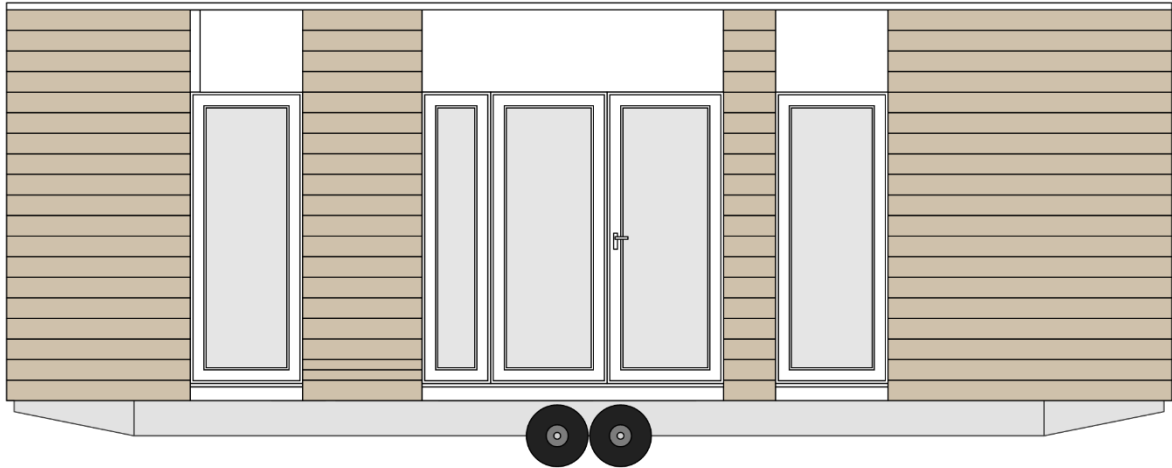

Q30 – C8535 B21 - A

Front view

Layout

Legend: x – in price, o – optional, - not available

1. GENERAL INFORMATION

Area	30,00
Number of beds	4
Number of bedrooms	2
Number of bathrooms	1
Length	8,5
Width	3,5
Height	3,4
INDOOR clear height	2,42