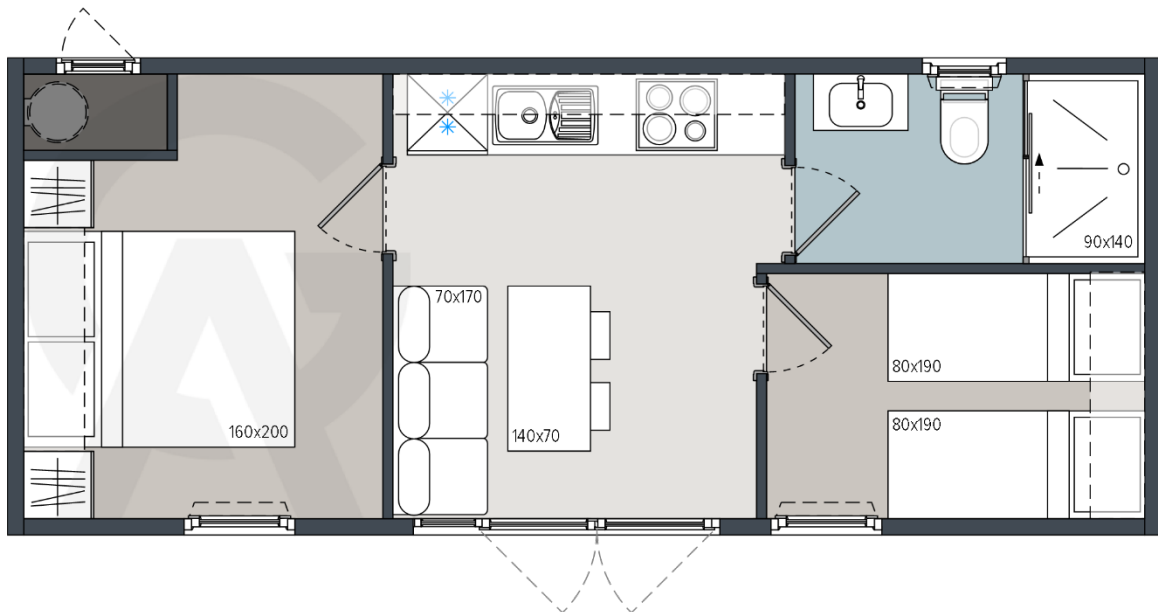

Q30 – C8535 B21 - A

Front view

Layout

Legend: x – in price, o – optional, - not available

1. GENERAL INFORMATION

Area	30,00
Number of beds	4
Number of bedrooms	2
Number of bathrooms	1
Length	8,5
Width	3,5
Height	3,4
INDOOR clear height	2,42

2.2 LIVING ROOM

Sofa basic	X
Sofa extendable	O
Dinning table	X
2 Chairs	X
Decorative wall in living room	X
Hangers in living room	O
Mirror	O
TV socket (1x TV socket , 2x el. socket) pre-installation	X
TV holder	O
TV (40 inch)	O