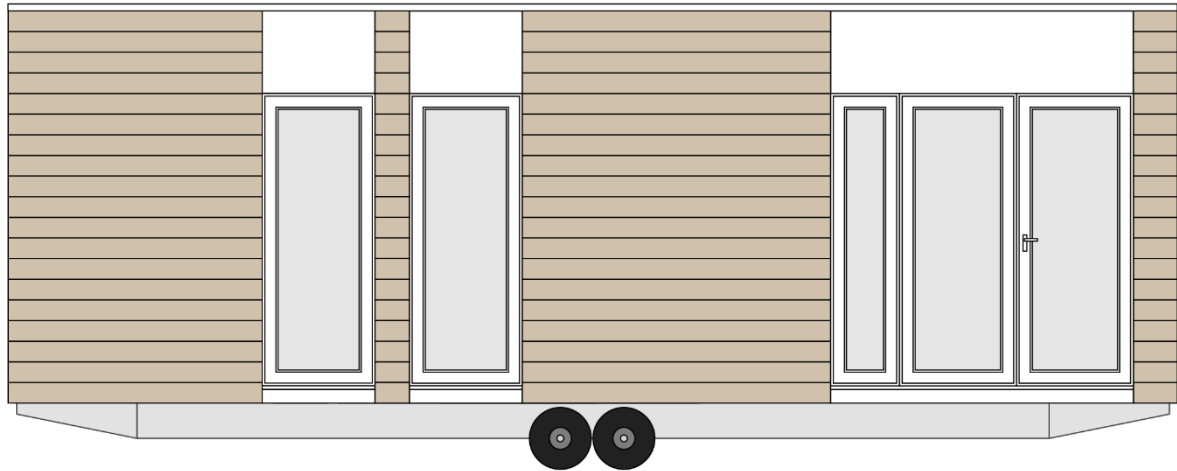

Q36 – C8543 B21 - B

Front view

Layout

Legend: x – in price o – optional - not available

1. GENERAL INFORMATION

Area	36,00
Number of beds	4
Number of bedrooms	2
Number of bathrooms	1
Length	8,5
Width	4,3
Height	3,4
INDOOR clear height	2,42