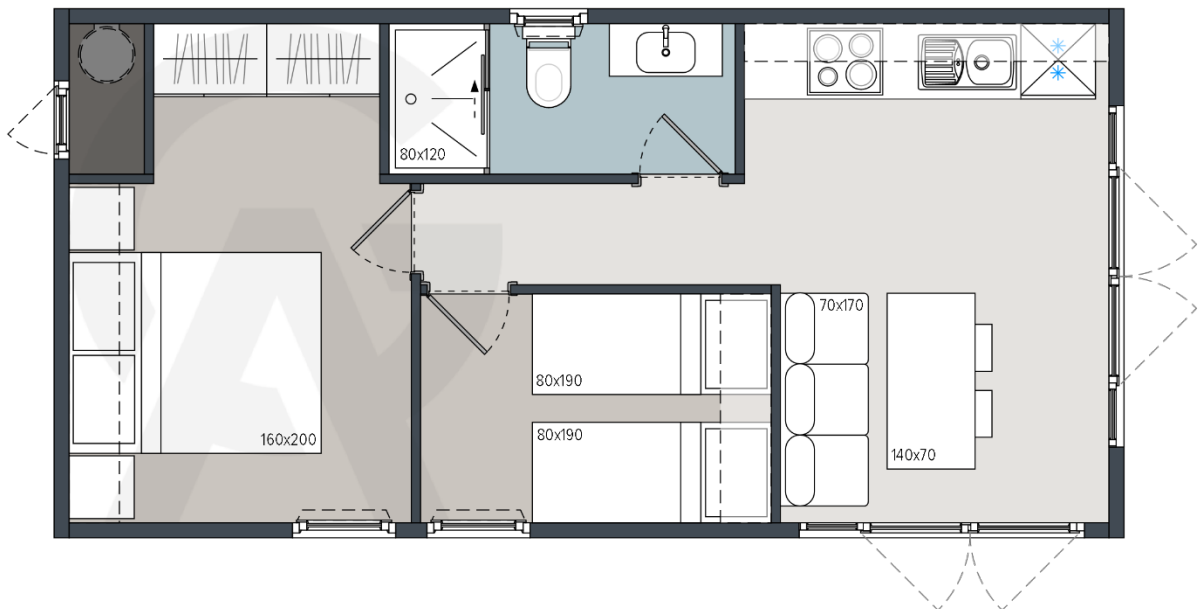

Q36 – C8543 B21 - B

Front view

Layout

Legend: x – in price o – optional - not available

1. GENERAL INFORMATION

Area	36,00
Number of beds	4
Number of bedrooms	2
Number of bathrooms	1
Length	8,5
Width	4,3
Height	3,4
INDOOR clear height	2,42

1.1 GENERAL CHASSIS INFORMATION

Hot-dip galvanized chassis	x
Two-axle chassis	o
Detachable towbar with wheel	-
Levelling feet	o

1.2 FLOOR

GA flooring tech. (GWT) 70 mm $U = 0,68$ W/m ² K ($R = 1,46$ W/m ² K)	x
GA flooring tech. (GWT) LOWe 162 mm $U = 0,42$ W/m ² K ($R = 2,36$ W/m ² K)	o
VPIL tech. (Vapor permeable insulation layer)	x
Glued Vinyl roll flooring	x
Water resistant CHIPBOARD floor base	x
Floor decor: Floor decors list Woodie mood board	x

2.2 LIVING ROOM

Sofa basic	X
Sofa extendable	O
Dinning table	X
2 Chairs	X
Decorative wall in living room	X
Hangers in living room	O
Mirror	O
TV socket (1x TV socket , 2x el. socket) pre-installation	X
TV holder	O
TV (40 inch)	O