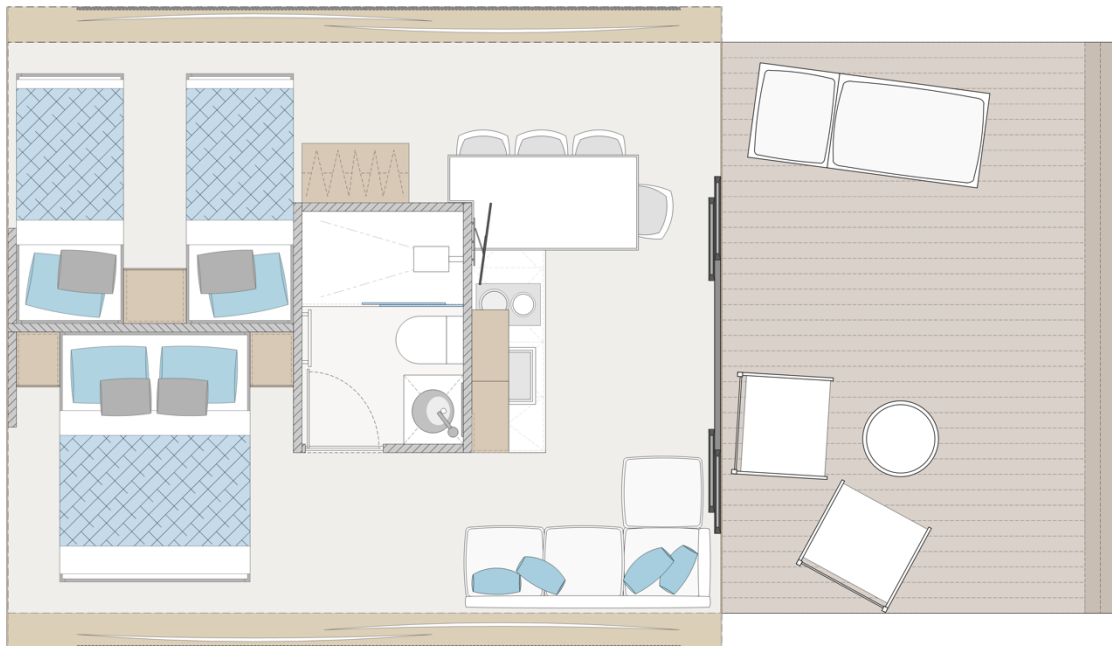

# **Q30 – G6048 – B21 - Voyager**

**Front view**

**Layout**

**Legend:** x – in price , o – optional / - not available

## 1. GENERAL INFORMATION

Area	30,00
Number of beds	4
Number of bedrooms	2
Number of bathrooms	1
Length	6,0
Width	4,8
Height	3.3