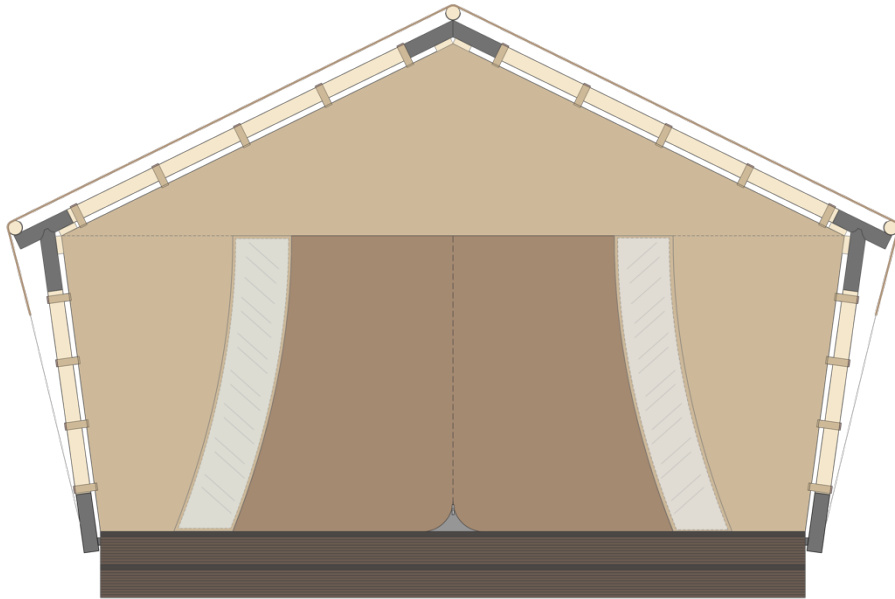

# **Q30 – G6048 – B21 - Voyager**

**Front view**

**Layout**

**Legend:** x – in price , o – optional / - not available

### 1.1 GENERAL CHASSIS INFORMATION

Hot-dip galvanized chassis	x
One-axle chassis	x
Detachable towbar with wheel	x
Leveling feet	o