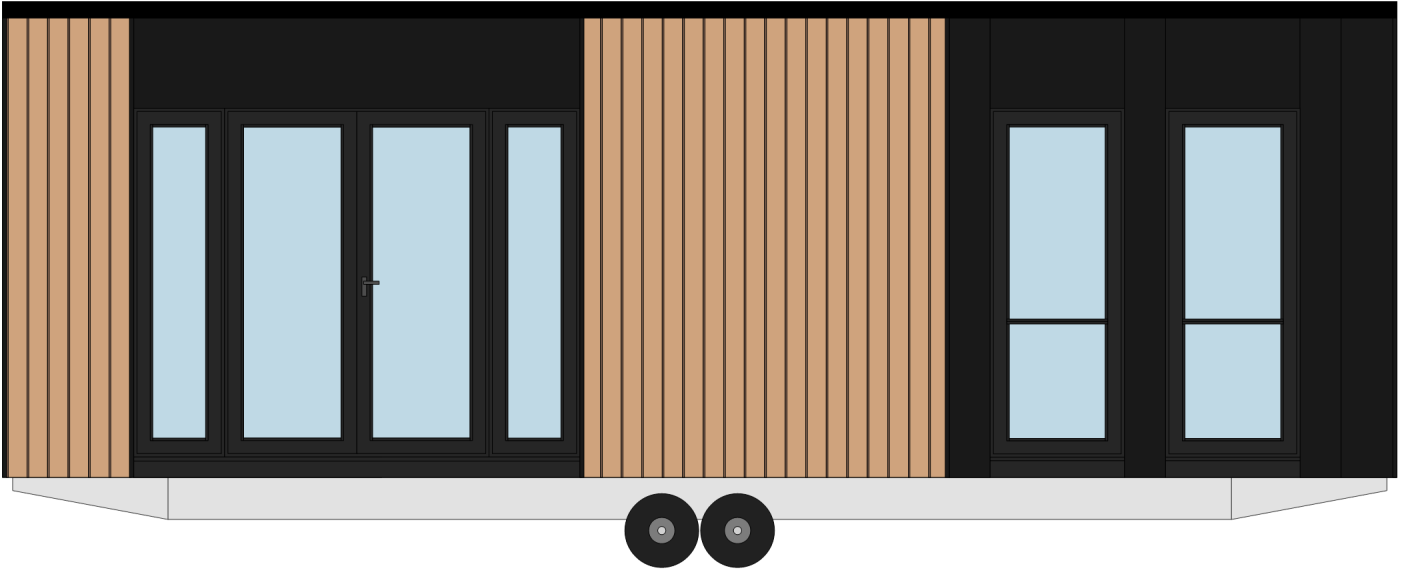

Q26 – C8543 B11 - A

Front view

Layout

Legend: x – in price , o – optional / - not available

1. GENERAL INFORMATION

Area	36,00
Number of beds	2
Number of bedrooms	1
Number of bathrooms	1
Length	8,5
Width	3,5
Height	3,4

1.3 EXTERIOR WALLS

GWT (GA wall tech) with ventilated facade 110 mm	x
2VPIL tech. (Double Vapor permeable insulation layer)	x
Exterior wall decor A	x
Exterior wall decor B	x
Exterior wall decor C	x
Exterior wall decor D	x