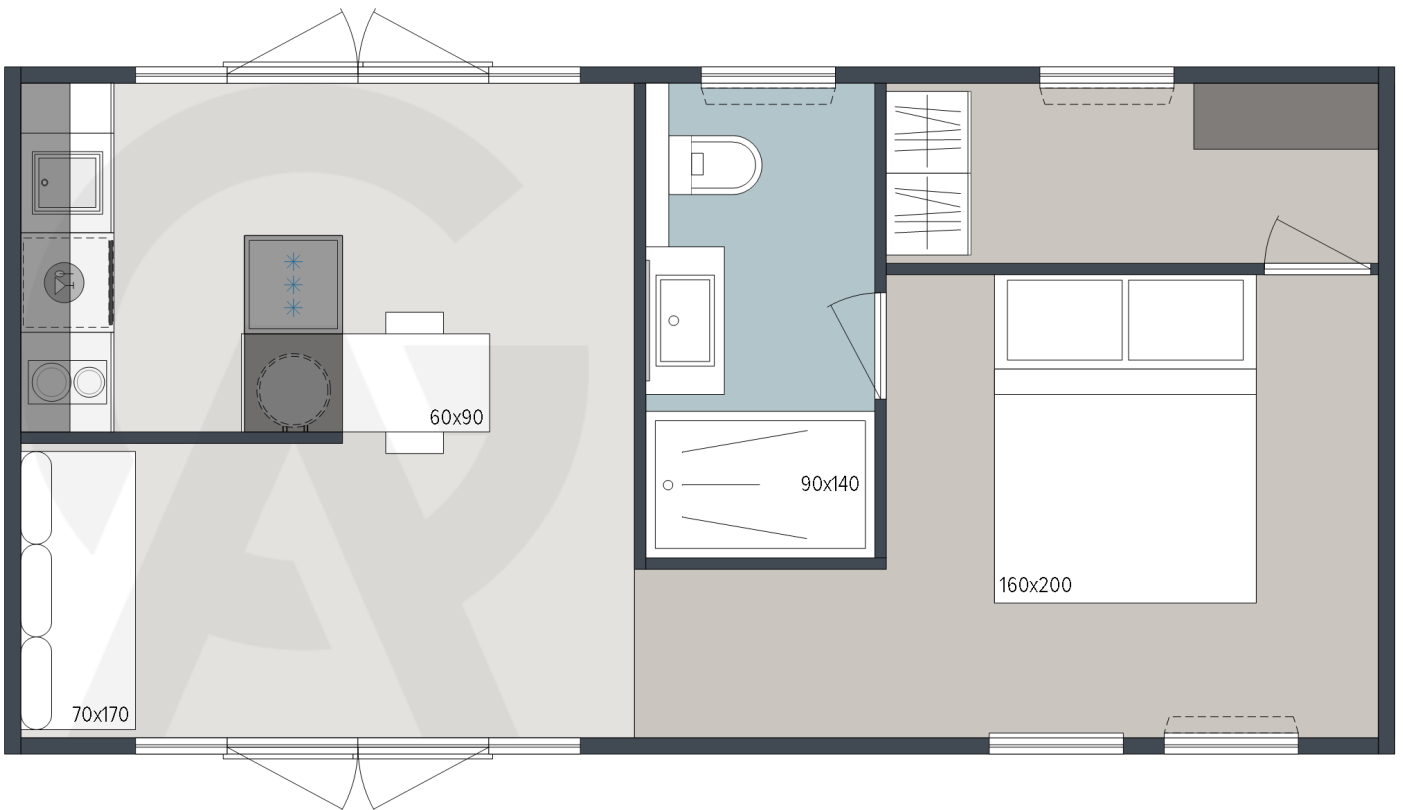

Q26 – C8543 B11 - A

Front view

Layout

Legend: x – in price , o – optional / - not available

1. GENERAL INFORMATION

Area	36,00
Number of beds	2
Number of bedrooms	1
Number of bathrooms	1
Length	8,5
Width	3,5
Height	3,4

1.3 EXTERIOR WALLS

GWT (GA wall tech) with ventilated facade 110 mm	x
2VPIL tech. (Double Vapor permeable insulation layer)	x
Exterior wall decor A	x
Exterior wall decor B	x
Exterior wall decor C	x
Exterior wall decor D	x