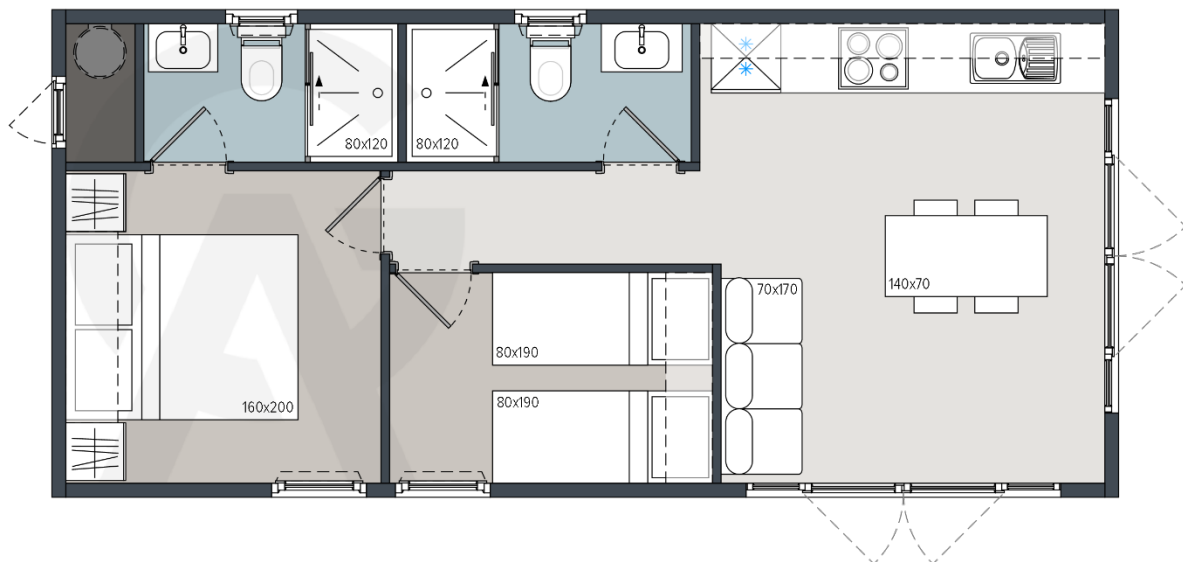

Q40 – C9343 B22 - A

Front view

Layout

Legend: x – in price o – optional - not available

1. GENERAL INFORMATION

Area	40,00
Number of beds	4
Number of bedrooms	2
Number of bathrooms	2
Length	9,0
Width	4,3
Height	3,4
INDOOR clear height	2,42