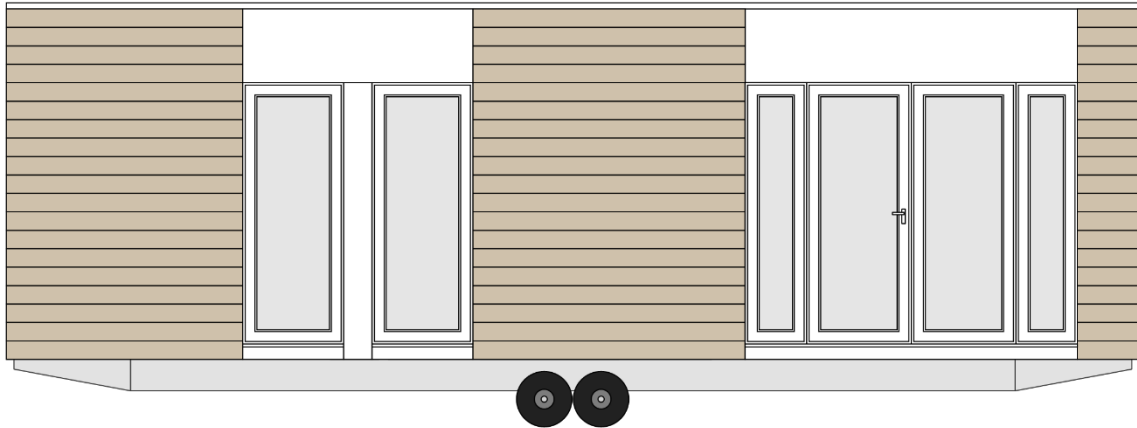

Q40 – C9343 B22 - A

Front view

Layout

Legend: x – in price o – optional - not available

1. GENERAL INFORMATION

Area	40,00
Number of beds	4
Number of bedrooms	2
Number of bathrooms	2
Length	9,0
Width	4,3
Height	3,4
INDOOR clear height	2,42