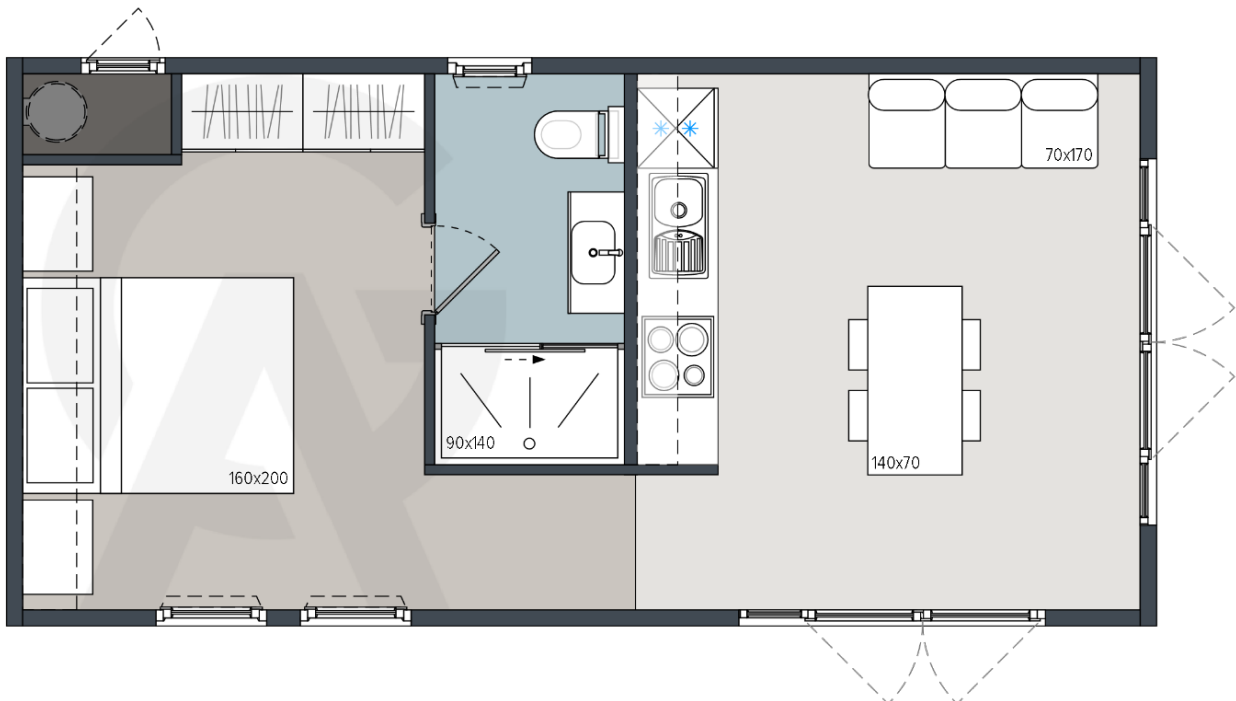

Q36 – C8543 B11 - A

Front view

Layout

Legend: x – in price , o – optional - not available

1. GENERAL INFORMATION

Area	36,00
Number of beds	2
Number of bedrooms	1
Number of bathrooms	1
Length	8,5
Width	4,3
Height	3,4
INDOOR clear height	2,42

2.2 LIVING ROOM

Sofa basic	X
Sofa extendable	O
Dinning table	X
4 Chairs	X
Decorative wall in living room	X
Hangers in living room	O
Mirror	O
TV socket (1x TV socket , 2x el. socket) pre-installation	X
TV holder	O
TV (40 inch)	O