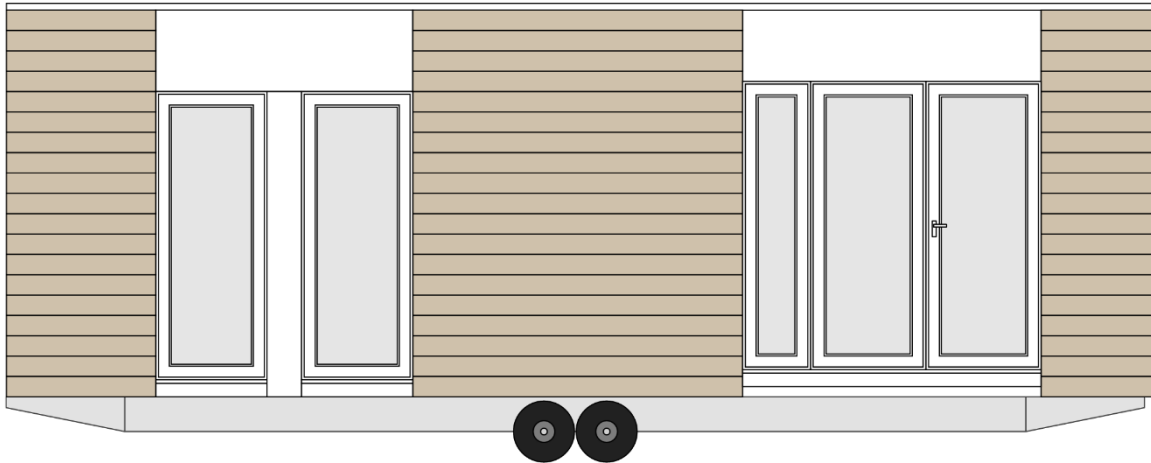

Q36 – C8543 B11 - A

Front view

Layout

Legend: x – in price , o – optional - not available

1. GENERAL INFORMATION

Area	36,00
Number of beds	2
Number of bedrooms	1
Number of bathrooms	1
Length	8,5
Width	4,3
Height	3,4
INDOOR clear height	2,42