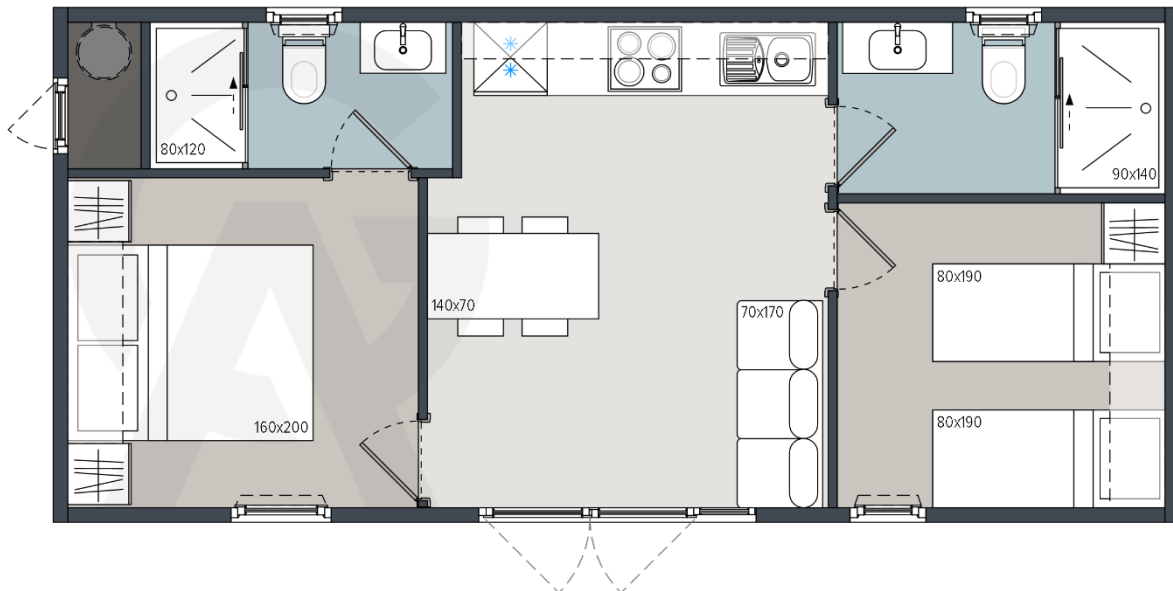

Q40 – C9343 B22 - B

Front view

Layout

Legend: x – in price o – optional - not available

1. GENERAL INFORMATION

Area	40,00
Number of beds	4
Number of bedrooms	2
Number of bathrooms	2
Length	9,0
Width	4,3
Height	3,4
INDOOR clear height	2,42

2.2 LIVING ROOM

Sofa basic	X
Sofa extendable	O
Dinning table	X
4 Chairs	X
Decorative wall in living room	X
Hangers in living room	O
Mirror	O
TV socket (1x TV socket , 2x el. socket) pre-installation	X
TV holder	O
TV (40 inch)	O