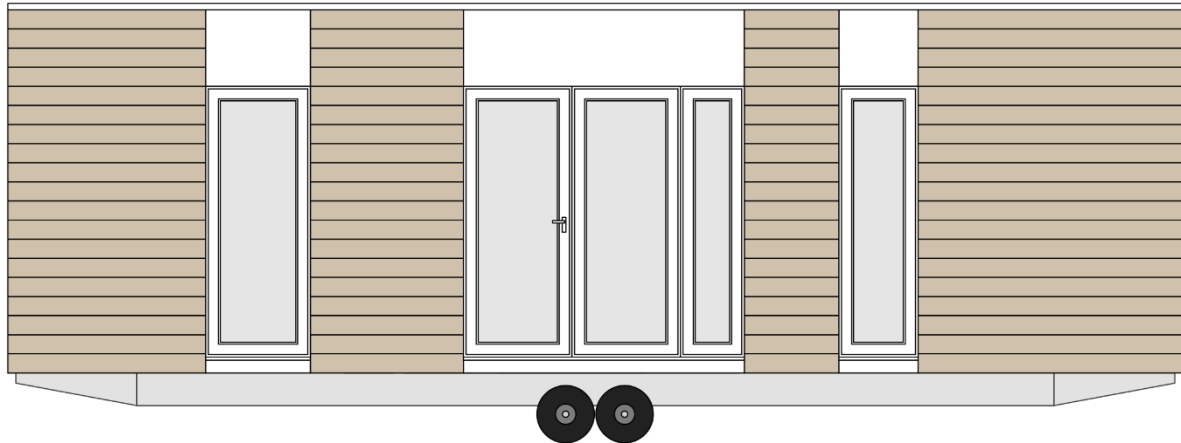

Q40 – C9343 B22 - B

Front view

Layout

Legend: x – in price o – optional - not available

1. GENERAL INFORMATION

Area	40,00
Number of beds	4
Number of bedrooms	2
Number of bathrooms	2
Length	9,0
Width	4,3
Height	3,4
INDOOR clear height	2,42