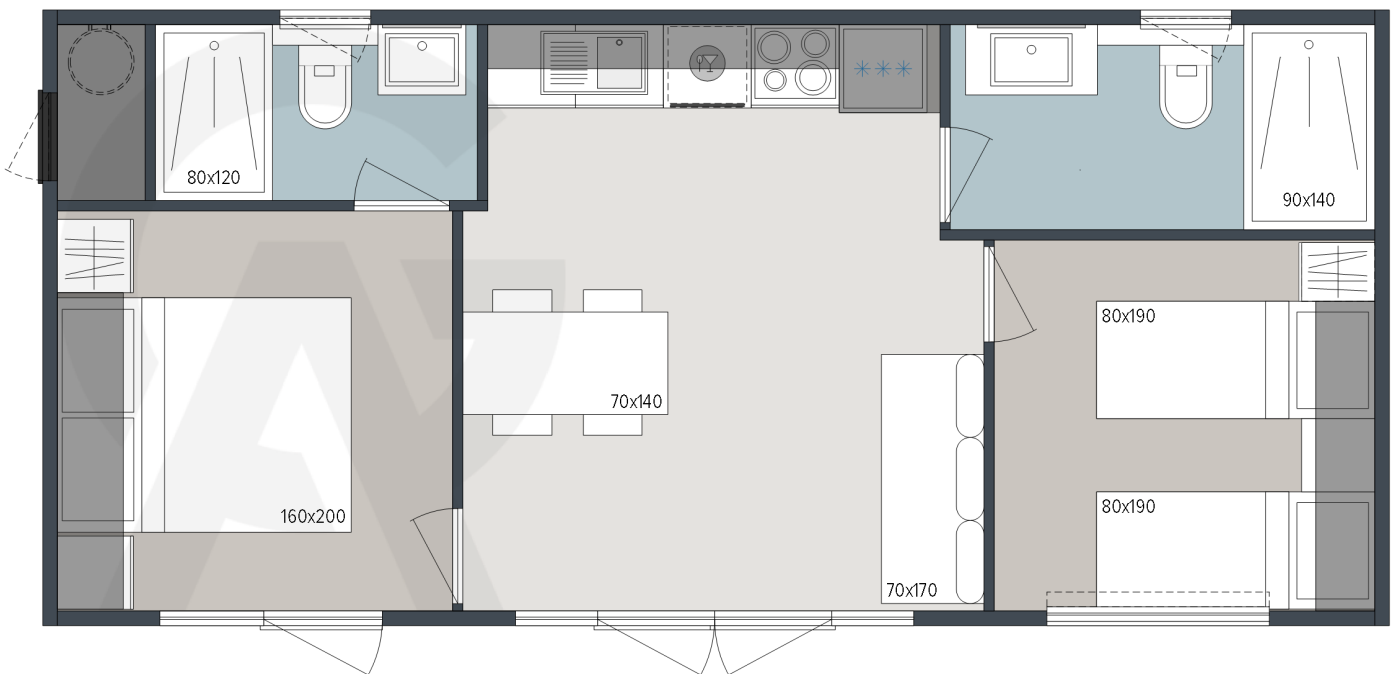

Q40 – C9343 B22 - G

Front view

Layout

Legend: x – in price , o – optional / - not available

1. GENERAL INFORMATION

Area	40,00
Number of beds	4
Number of bedrooms	2
Number of bathrooms	2
Length	9,3
Width	4,3
Height	3,4

1.3 EXTERIOR WALLS

GWT (GA wall tech) with ventilated facade 110 mm	x
2VPIL tech. (Double Vapor permeable insulation layer)	x
Exterior wall decor A	x
Exterior wall decor B	x
Exterior wall decor C	x
Exterior wall decor D	x

2.5 BATHROOM 2

Shower cabin 80x120,	x
Shower cabin 80x140	/
Shower cabin 90x120	/
Shower cabin 90x140	/
Shower doors with security glass	x
Shower rail with sliding shower holder	x
Mirror with shelf	x
Ceramic toilet with toilet seat	x
Shower rail with adjustable sliding shower holder and rain shower head	x
Built-in toilet tank with saving function	x
Towel holder	x
Toilet roll holder	x
Hangers	x
PVC wall decor A	x
PVC wall decor B	x
PVC wall decor C	x
PVC wall decor D	x
PVC wall decor E	x