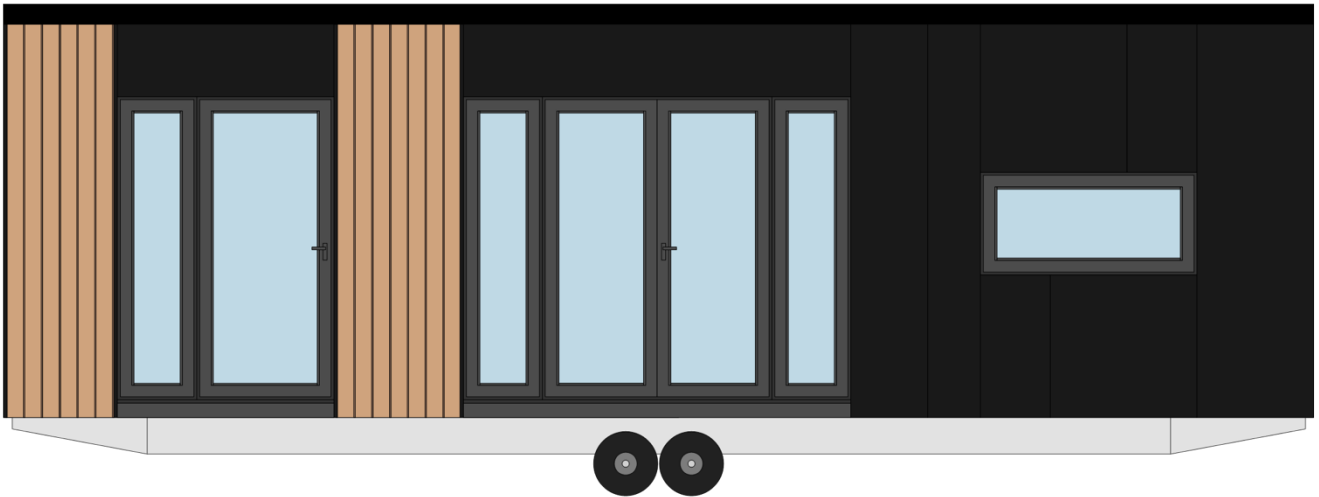

Q40 – C9343 B22 - G

Front view

Layout

Legend: x – in price , o – optional / - not available

1. GENERAL INFORMATION

Area	40,00
Number of beds	4
Number of bedrooms	2
Number of bathrooms	2
Length	9,3
Width	4,3
Height	3,4

1.3 EXTERIOR WALLS

GWT (GA wall tech) with ventilated facade 110 mm	x
2VPIL tech. (Double Vapor permeable insulation layer)	x
Exterior wall decor A	x
Exterior wall decor B	x
Exterior wall decor C	x
Exterior wall decor D	x