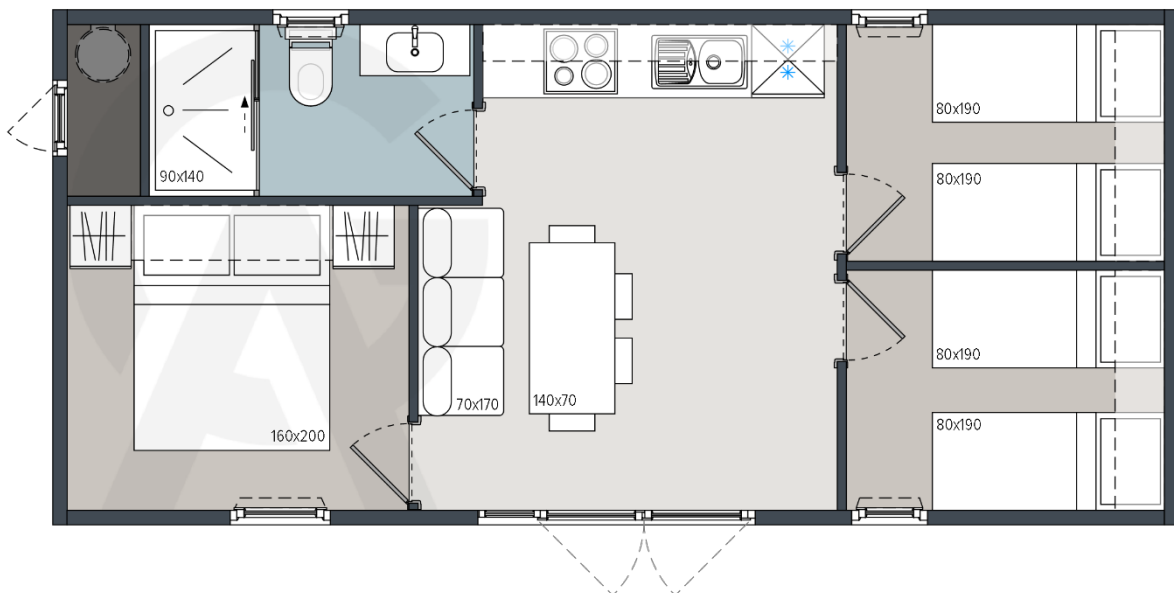

## Q40 – C9343 B31 - A

Front view

Layout

Legend: x – in price o – optional - not available

## 1. GENERAL INFORMATION

Area	40,00
Number of beds	6
Number of bedrooms	3
Number of bathrooms	1
Length	9,0
Width	4,3
Height	3,4
INDOOR clear height	2,42

### 2.2 LIVING ROOM

Sofa basic	X
Sofa extendable	O
Dinning table	X
4 Chairs	X
Decorative wall in living room	X
Hangers in living room	O
Mirror	O
TV socket (1x TV socket , 2x el. socket) pre-installation	X
TV holder	O
TV (40 inch)	O