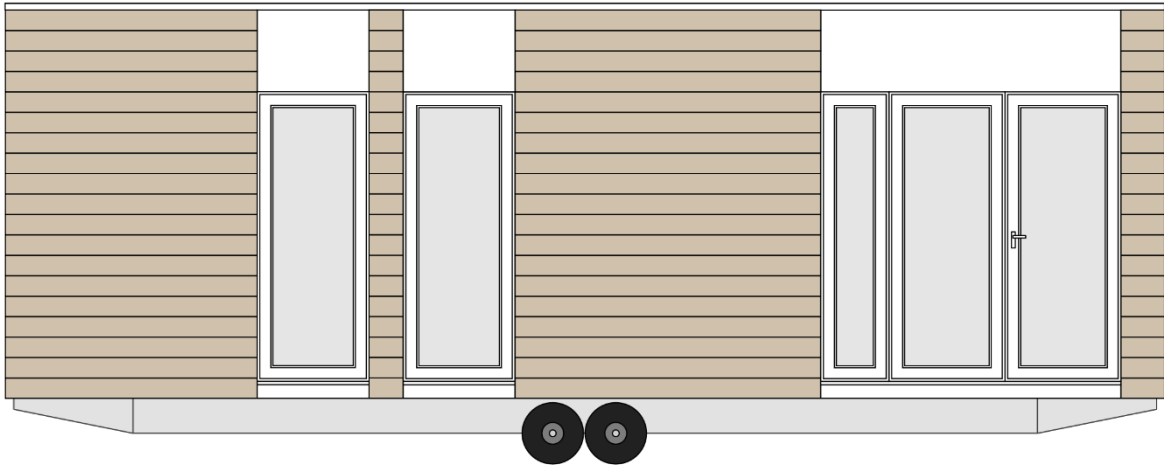

Q36 – C8543 B22 - A

Front view

Layout

Legend: x – in price o – optional - not available

1. GENERAL INFORMATION

Area	36,00
Number of beds	4
Number of bedrooms	2
Number of bathrooms	2
Length	8,5
Width	4,3
Height	3,4
INDOOR clear height	2,42