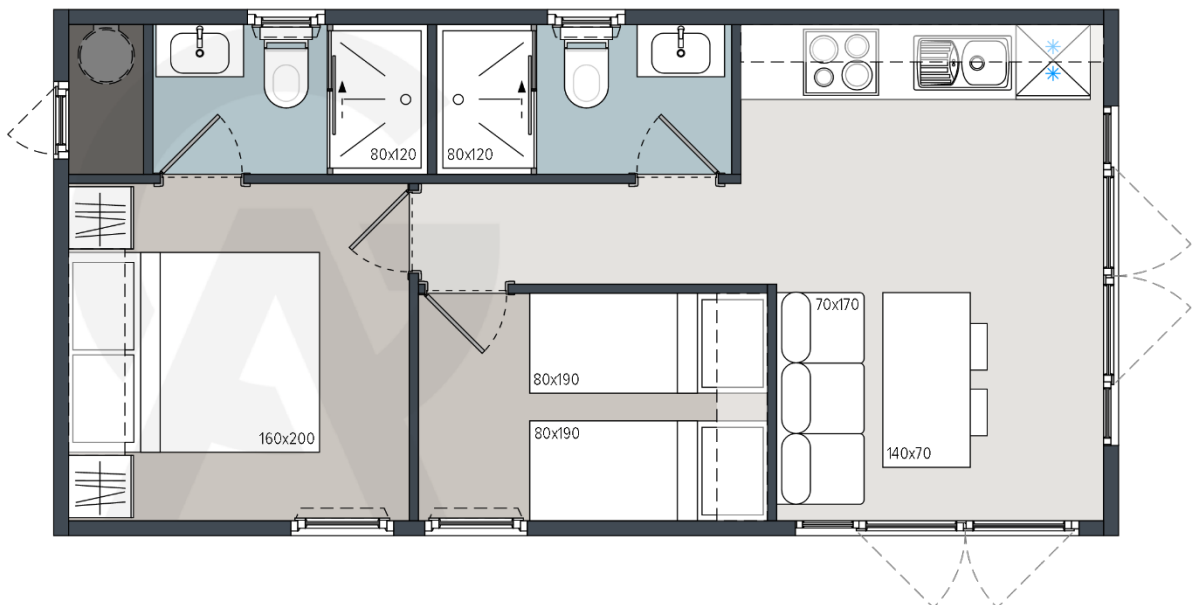

Q36 – C8543 B22 - A

Front view

Layout

Legend: x – in price o – optional - not available

1. GENERAL INFORMATION

Area	36,00
Number of beds	4
Number of bedrooms	2
Number of bathrooms	2
Length	8,5
Width	4,3
Height	3,4
INDOOR clear height	2,42

2.2 LIVING ROOM

Sofa basic	X
Sofa extendable	O
Dinning table	X
2 Chairs	X
Decorative wall in living room	X
Hangers in living room	O
Mirror	O
TV socket (1x TV socket , 2x el. socket) pre-installation	X
TV holder	O
TV (40 inch)	O