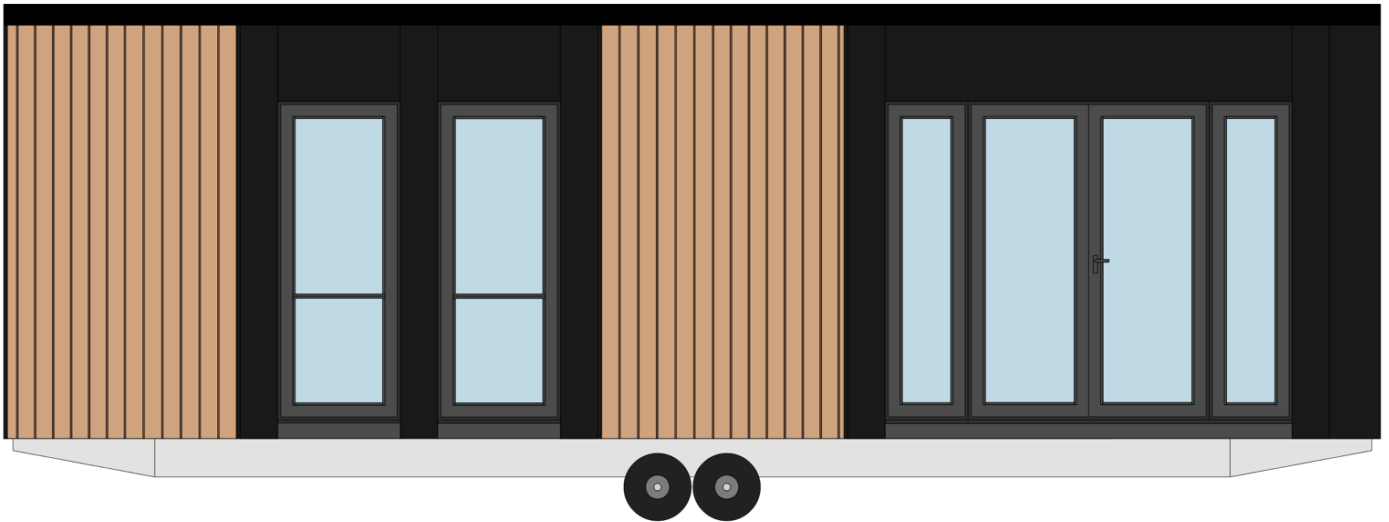

# **Q40 – C9343 B22 - B**

**Front view**

**Layout**

**Legend:** x – in price , o – optional / - not available

### 1.1 GENERAL CHASSIS INFORMATION

Hot-dip galvanized chassis	x
Two-axle chassis	x
Detachable towbar with wheel	x
Leveling feet	o