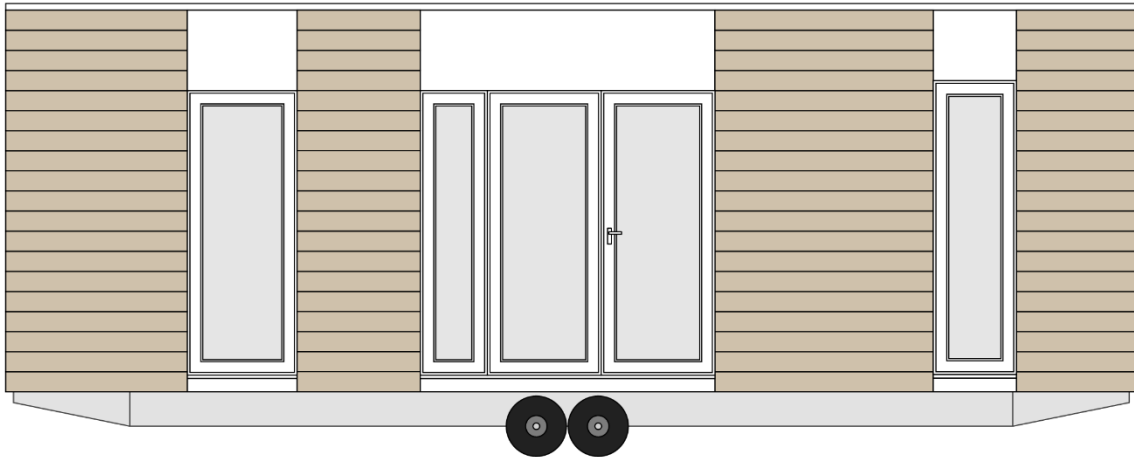

Q36 – C8543 B21 - A

Front view

Layout

Legend: x – in price o – optional - not available

1. GENERAL INFORMATION

Area	36,00
Number of beds	4
Number of bedrooms	2
Number of bathrooms	1
Length	8,5
Width	4,3
Height	3,4
INDOOR clear height	2,42