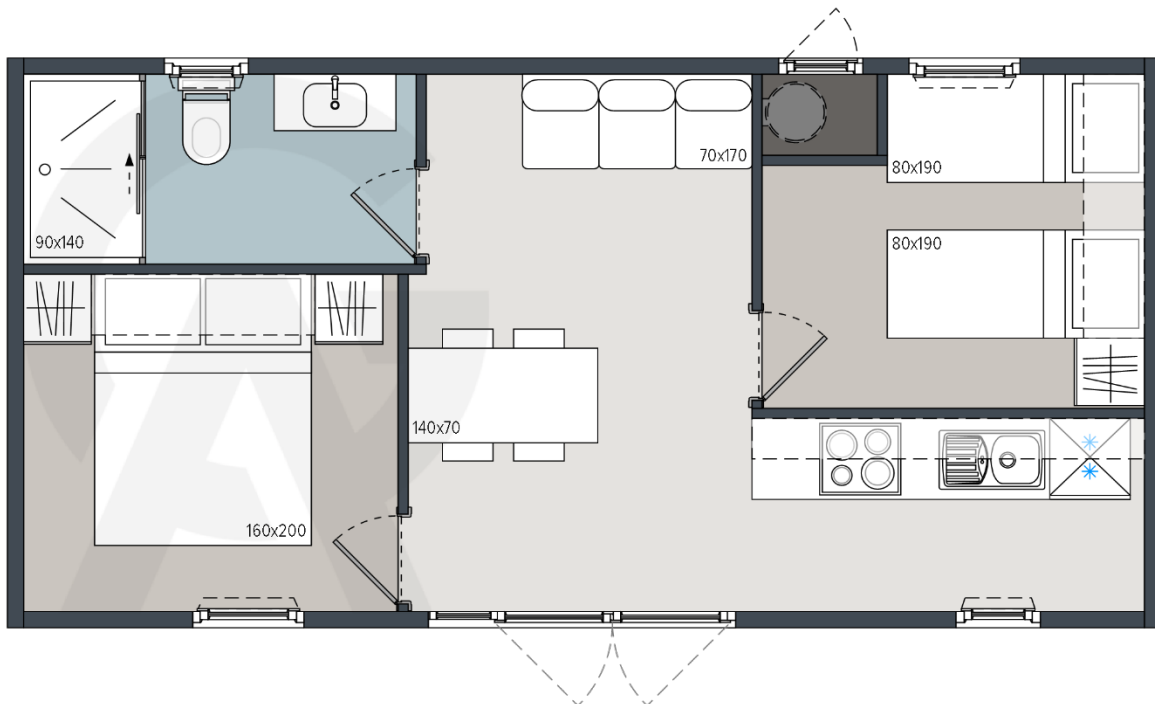

Q36 – C8543 B21 - A

Front view

Layout

Legend: x – in price o – optional - not available

1. GENERAL INFORMATION

Area	36,00
Number of beds	4
Number of bedrooms	2
Number of bathrooms	1
Length	8,5
Width	4,3
Height	3,4
INDOOR clear height	2,42

2.2 LIVING ROOM

Sofa basic	X
Sofa extendable	O
Dinning table	X
4 Chairs	X
Decorative wall in living room	X
Hangers in living room	O
Mirror	O
TV socket (1x TV socket , 2x el. socket) pre-installation	X
TV holder	O
TV (40 inch)	O