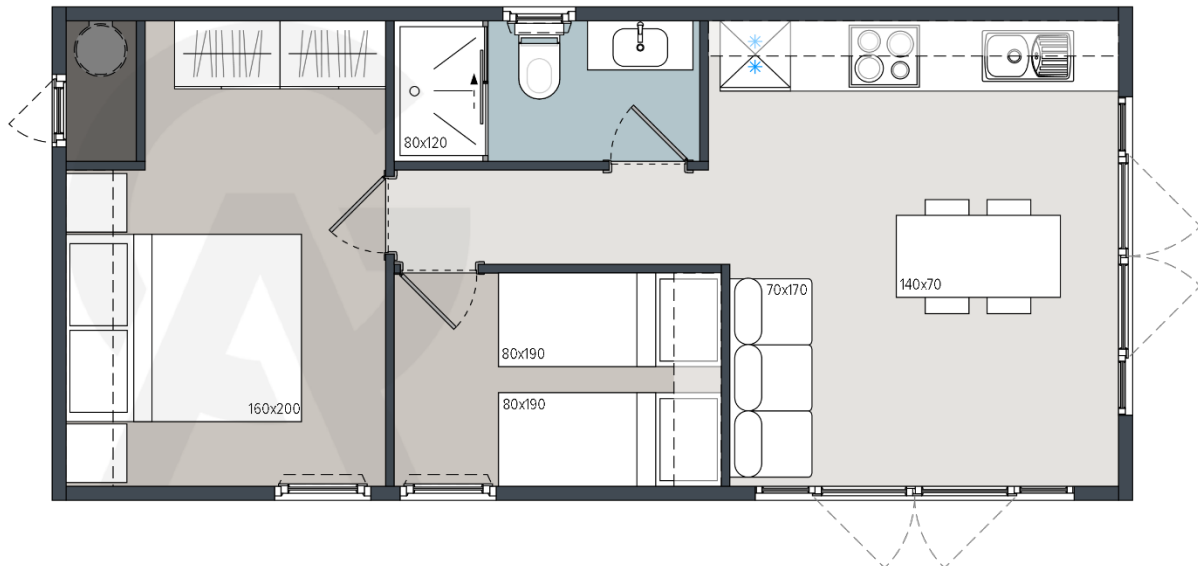

Q40 – C9343 B21 - B

Front view

Layout

Legend: x – in price o – optional - not available

1. GENERAL INFORMATION

Area	40,00
Number of beds	4
Number of bedrooms	2
Number of bathrooms	1
Length	9,0
Width	4,3
Height	3,4
INDOOR clear height	2,42