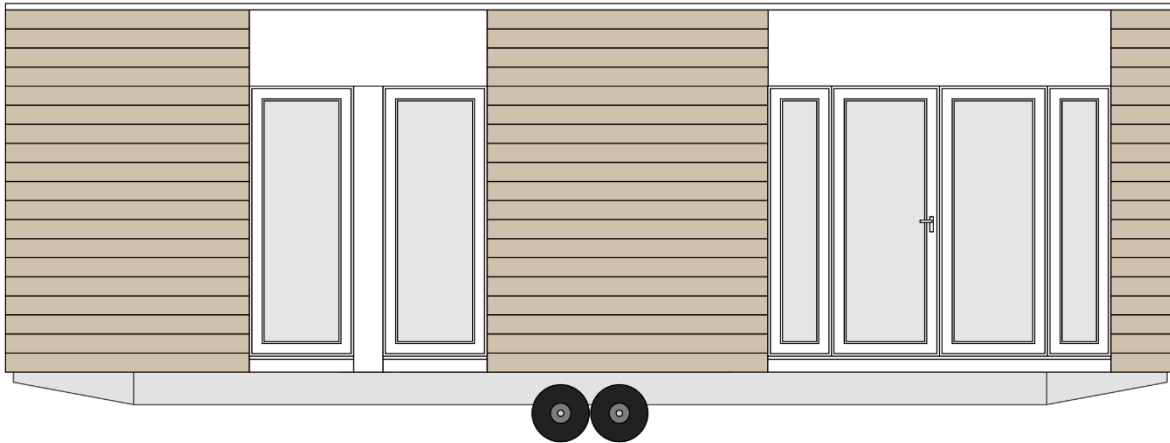

Q40 – C9343 B21 - B

Front view

Layout

Legend: x – in price o – optional - not available

1. GENERAL INFORMATION

Area	40,00
Number of beds	4
Number of bedrooms	2
Number of bathrooms	1
Length	9,0
Width	4,3
Height	3,4
INDOOR clear height	2,42