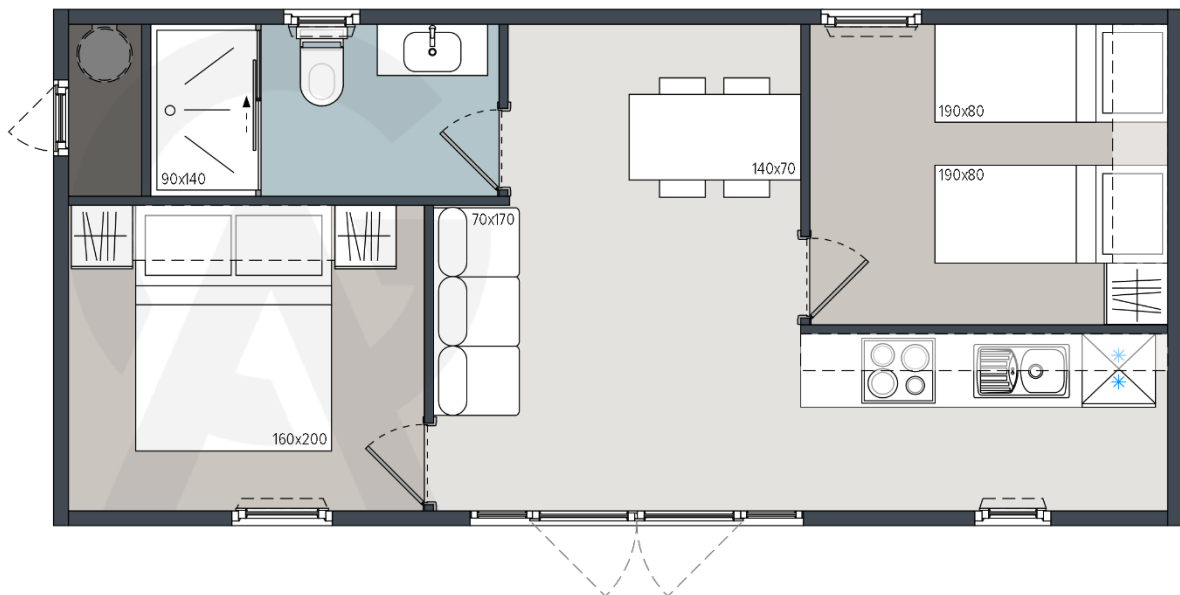

Q40 – C9343 B21 - A

Front view

Layout

Legend: x – in price o – optional - not available

1. GENERAL INFORMATION

Area	40,00
Number of beds	4
Number of bedrooms	2
Number of bathrooms	1
Length	9,0
Width	4,3
Height	3,4
INDOOR clear height	2,42

2.2 LIVING ROOM

Sofa basic	X
Sofa extendable	O
Dinning table	X
4 Chairs	X
Decorative wall in living room	X
Hangers in living room	O
Mirror	O
TV socket (1x TV socket , 2x el. socket) pre-installation	X
TV holder	O
TV (40 inch)	O