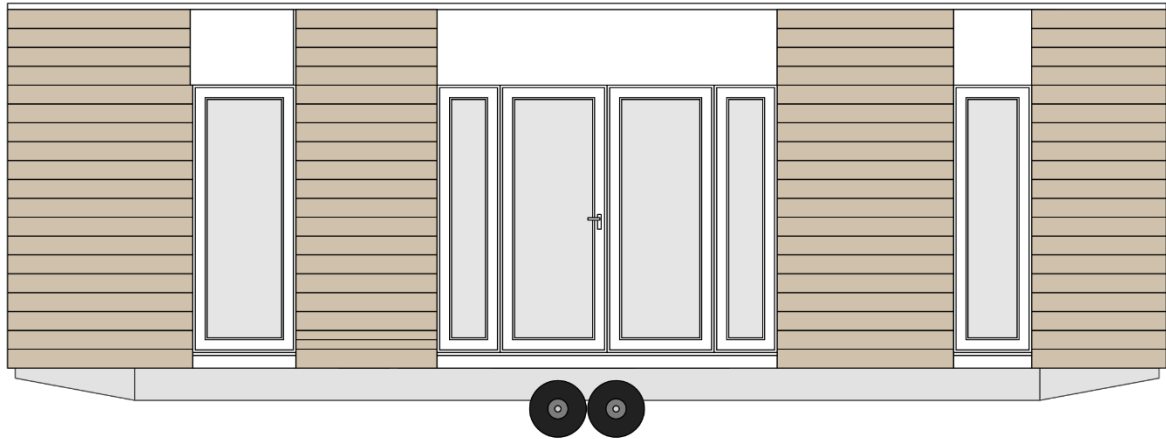

Q40 – C9343 B21 - A

Front view

Layout

Legend: x – in price o – optional - not available

1. GENERAL INFORMATION

Area	40,00
Number of beds	4
Number of bedrooms	2
Number of bathrooms	1
Length	9,0
Width	4,3
Height	3,4
INDOOR clear height	2,42